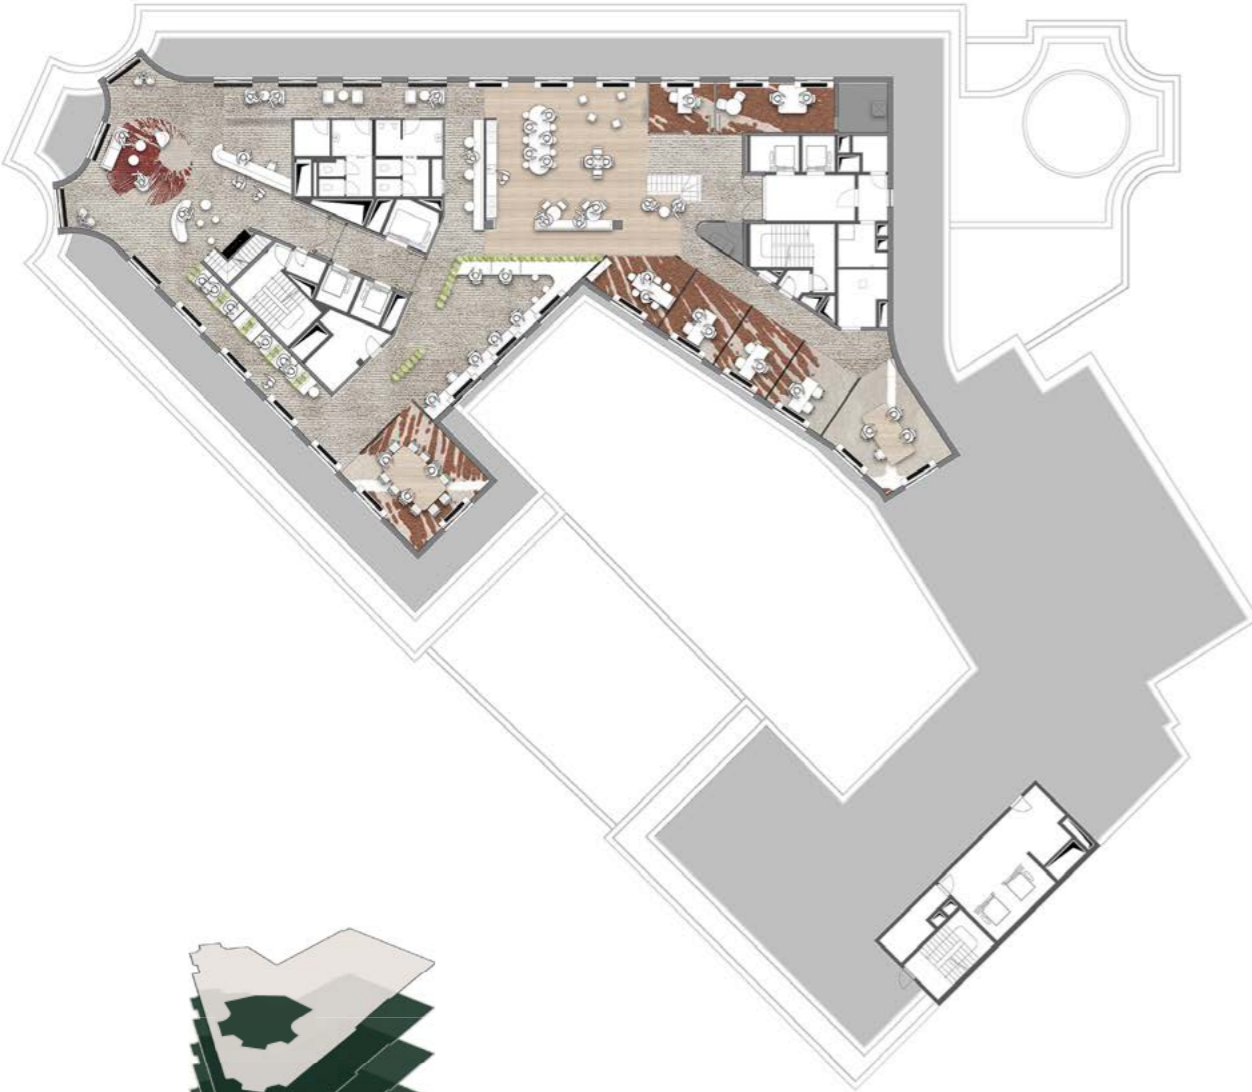

MEZZANINE 0/1

Availability immediately

Total Surface 1,788 sqm

Layout suggestion, adaptable to new tenants requirements.

FLOOR +1

Availability immediately

Total Surface 862 sqm

Layout suggestion, adaptable to new tenants requirements.

FLOOR +5

Availability 2024-2025

Total Surface 2,137 sqm

Layout suggestion, adaptable to new tenants requirements.

FLOOR +6

Availability 2024-2025

Total Surface 1,748 sqm

Layout suggestion, adaptable to new tenants requirements.

FLOOR +7

Availability 2024-2025

Total Surface 763 sqm

Layout suggestion, adaptable to new tenants requirements.

FLOOR +8

Availability 2024-2025

Total Surface 79 sqm

Layout suggestion, adaptable to new tenants requirements.