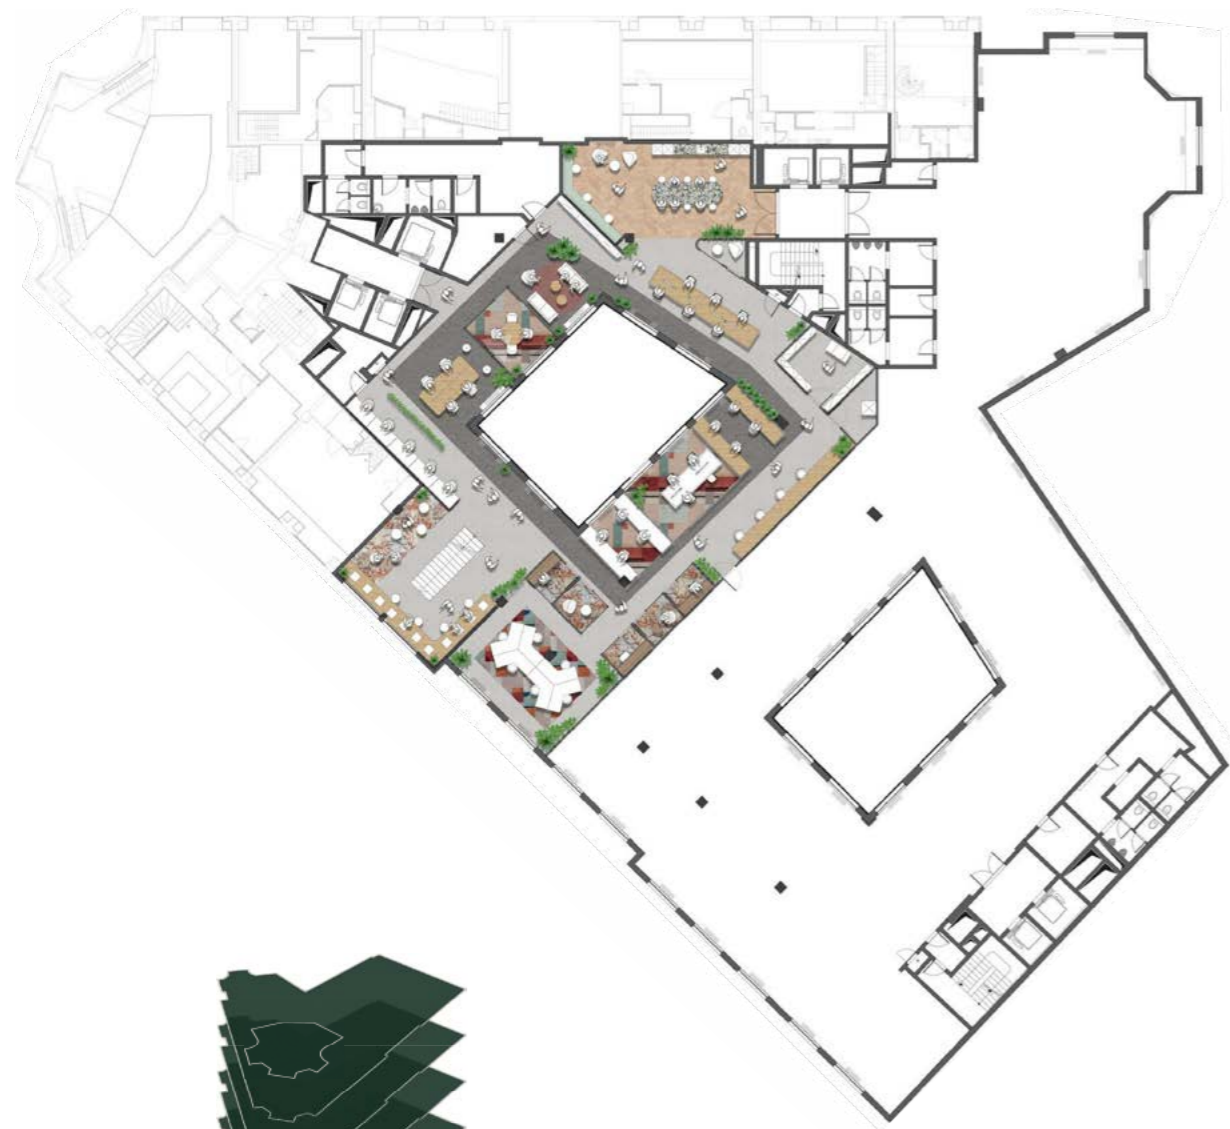

MEZZANINE 0/1

Availability immediately

Total Surface 1,788 sqm

Layout suggestion, adaptable to new tenants requirements.

FLOOR +1

Availability immediately

Total Surface 862 sqm

Layout suggestion, adaptable to new tenants requirements.

FLOOR +5

Availability 2024-2025

Total Surface 2,137 sqm

Layout suggestion, adaptable to new tenants requirements.

FLOOR +6

Availability 2024-2025

Total Surface 1,748 sqm

Layout suggestion, adaptable to new tenants requirements.

FLOOR +7

Availability 2024-2025

Total Surface 763 sqm

Layout suggestion, adaptable to new tenants requirements.

FLOOR +8

Availability 2024-2025

Total Surface 79 sqm

Layout suggestion, adaptable to new tenants requirements.