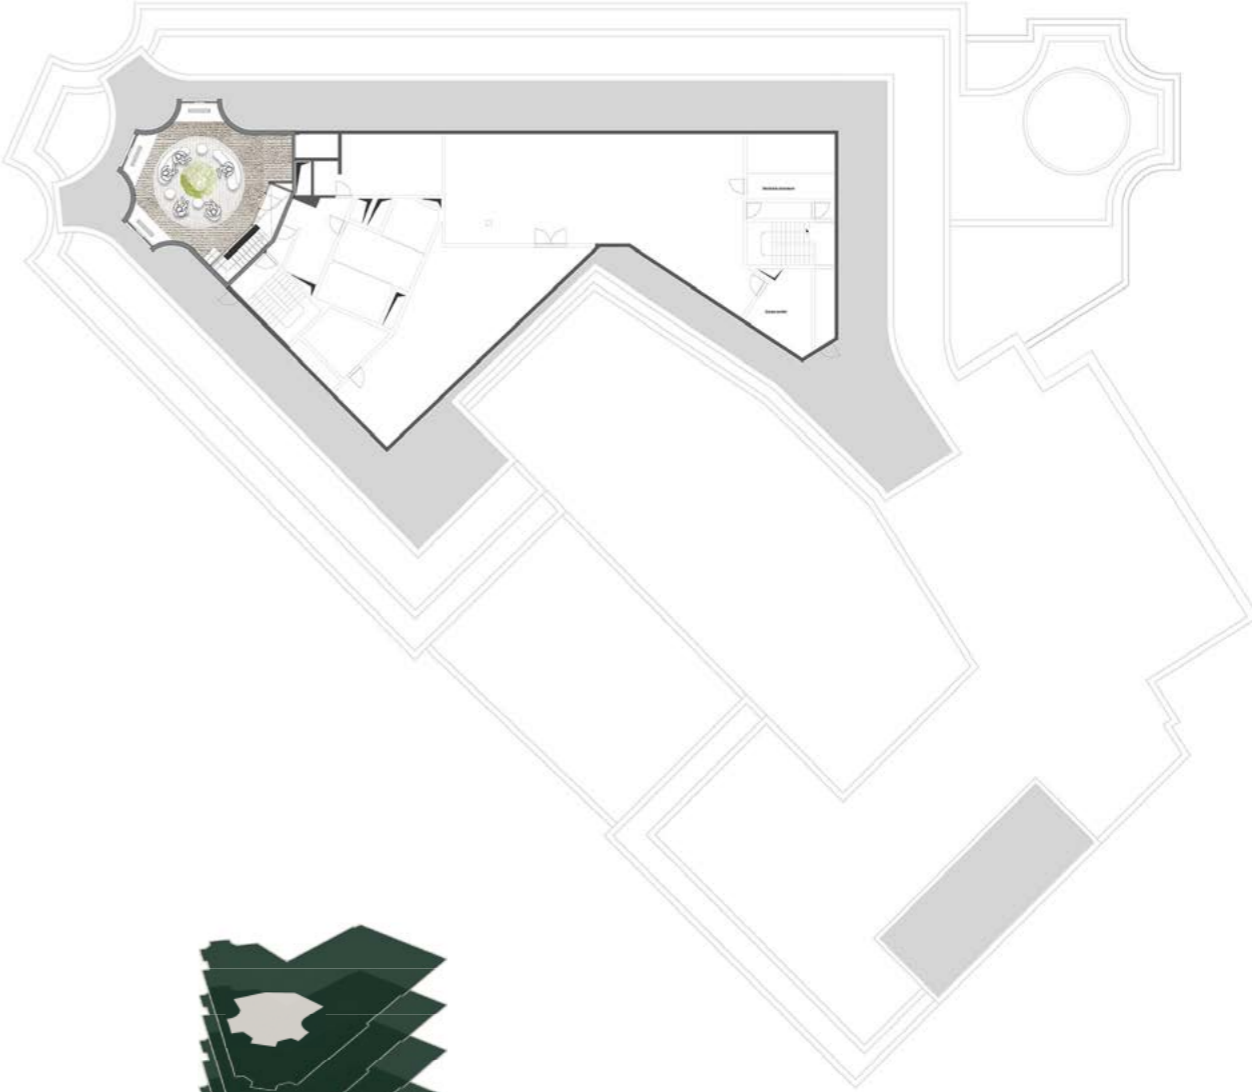

MEZZANINE 0/1

Availability immediately

Total Surface 1,788 sqm

Layout suggestion, adaptable to new tenants requirements.

FLOOR +1

Availability immediately

Total Surface 862 sqm

Layout suggestion, adaptable to new tenants requirements.

FLOOR +5

Availability 2024-2025

Total Surface 2,137 sqm

Layout suggestion, adaptable to new tenants requirements.

FLOOR +6

Availability 2024-2025

Total Surface 1,748 sqm

Layout suggestion, adaptable to new tenants requirements.

FLOOR +7

Availability 2024-2025

Total Surface 763 sqm

Layout suggestion, adaptable to new tenants requirements.

FLOOR +8

Availability 2024-2025

Total Surface 79 sqm

Layout suggestion, adaptable to new tenants requirements.